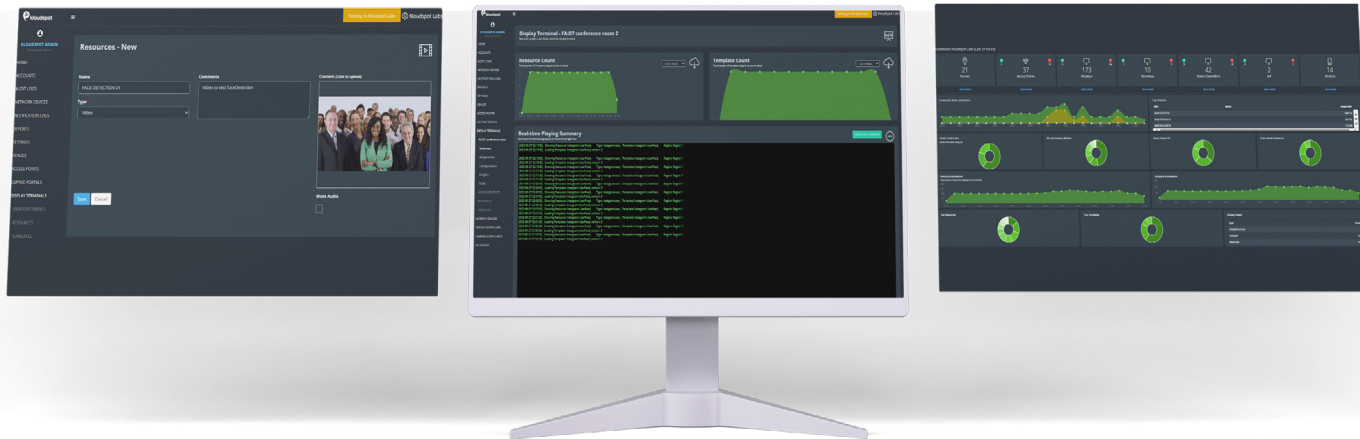

## Integrations

Data Integration

Enterprise ERP/CRM

Communication Apps

Endpoint CMS Support

QR Codes

Cameras and Sensors

## Hassle free, Remote Administration

KloudDisplay helps you control all your digital signage in multiple geographic location from a central command center. Remotely manage hardware, software updates and content updates easily. Get notifications and alerts for content scheduling, hardware and software issues etc. Gain insights into KPIs via intuitive dashboards and reports.