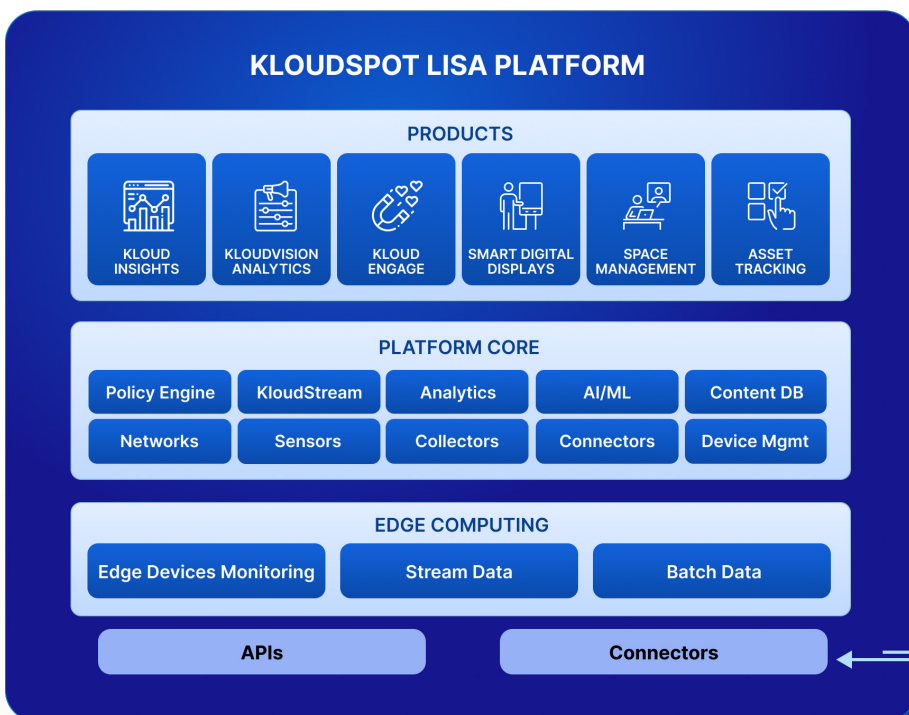

LISA USE CASE: AIRPORTS

Unlock the full revenue potential of your airport operations.

Elevate your airport management system and passenger experience with the world's premier Airport Operations System powered by Kloudspot LISA Platform. Empower your decision-making with data-driven insights and create a delightful passenger experience. Kloudspot integrates new technologies, including AI, IoT, video cloud, big data, and an integrated Communication Platform (ICP) to enhance passenger satisfaction and improve airport operational efficiencies.

LISA Platform for end-to-end Airport Operations

KLOUDSPOT AIRPORT SOLUTIONS

Embrace a new standard in efficient airport operations!

Seamlessly integrate land-side, terminal, and airside functions to enhance operations and elevate passenger experiences.

Smart IoT, IT and OT Integration

Enable real-time data sharing, streamline processes and improve decision-making across all airport departments.

Plan of Day and Irregular Ops

Use AI/ML algorithms to forecast real-time passenger flow and flight schedules to optimize resource requirements.

Passenger Flow Management

Monitor queue wait times at various touch points and plan staff allocation on predicted load to optimize limited staff

Retail Experiences

Understand customer traffic. Maximize retail revenues through designed experiences and computer vision analysis