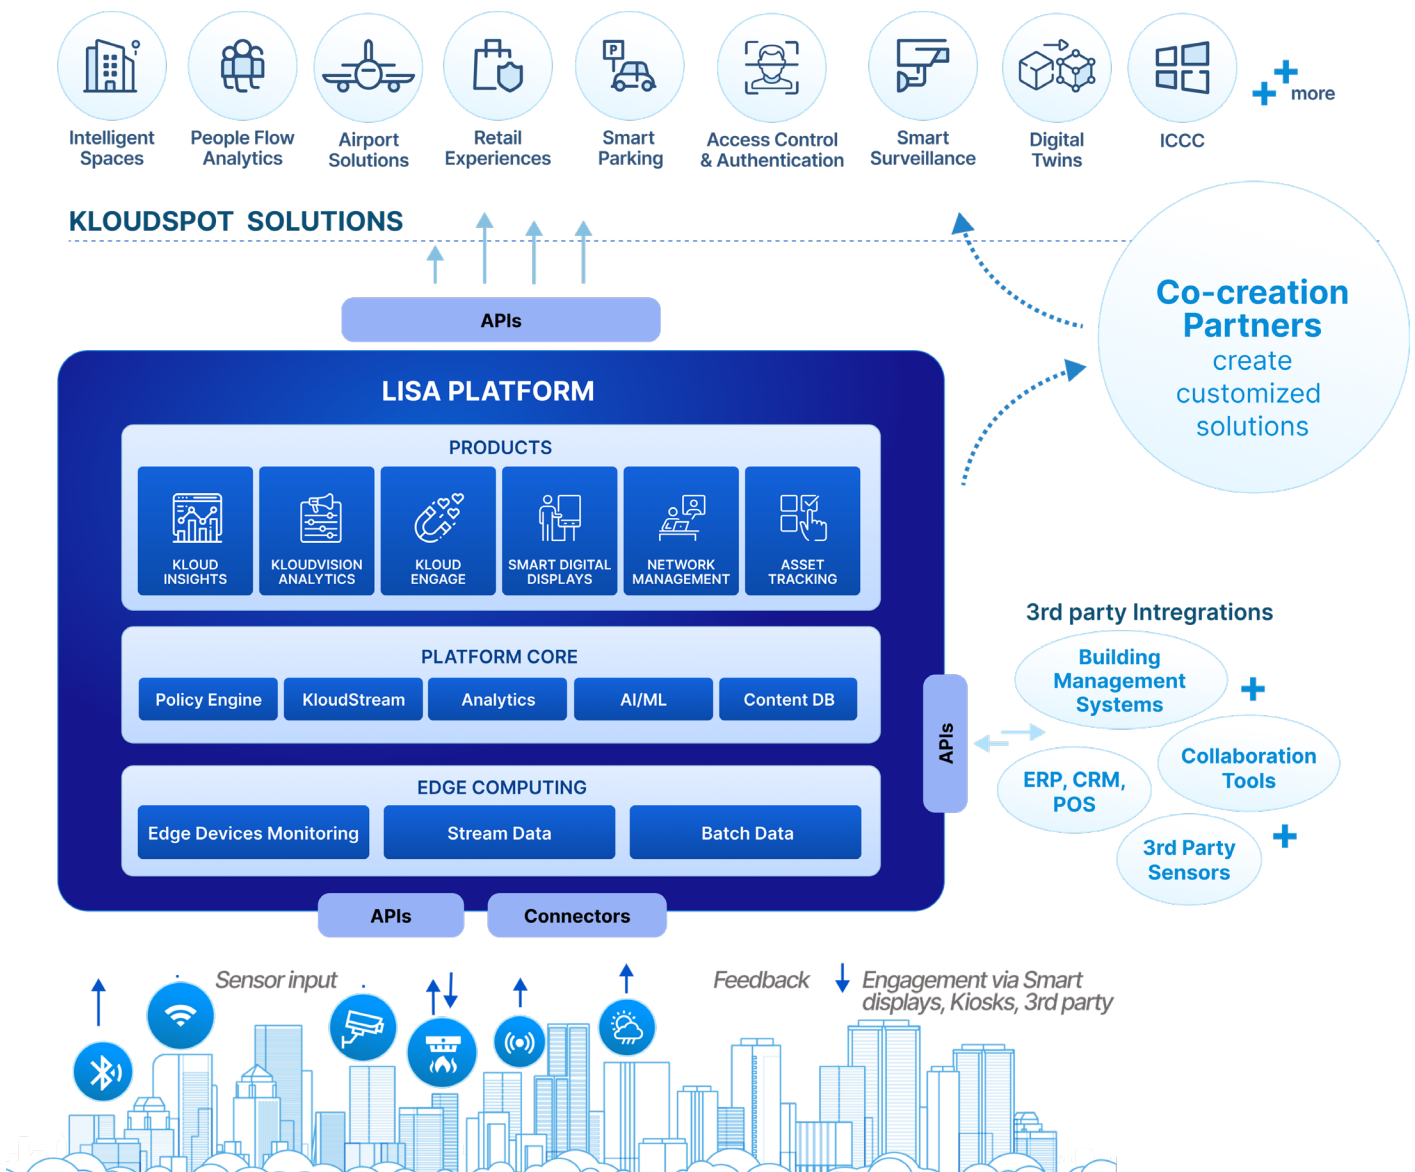

# LISA Platform

## Transform Your Built Environment into Intelligent Spaces

Kloudspot LISA is an advanced AI & ML platform that enables situational awareness, real-time insights, predictive and prescriptive analytics for customer engagement, workforce enablement, operational efficiency and improved business modeling. LISA's Digital Twin offering propels you into a realm of deep intelligence, simulations and immersive interactions.

### Platform Architecture

By connecting devices, sensors, and data systems, LISA enables business managers to collect real-time information about their environments, analyze that data, and optimize operations.

## IoT Connectivity

LISA integrates with a wide range of IoT devices, sensors and data systems to monitor and act on the physical location